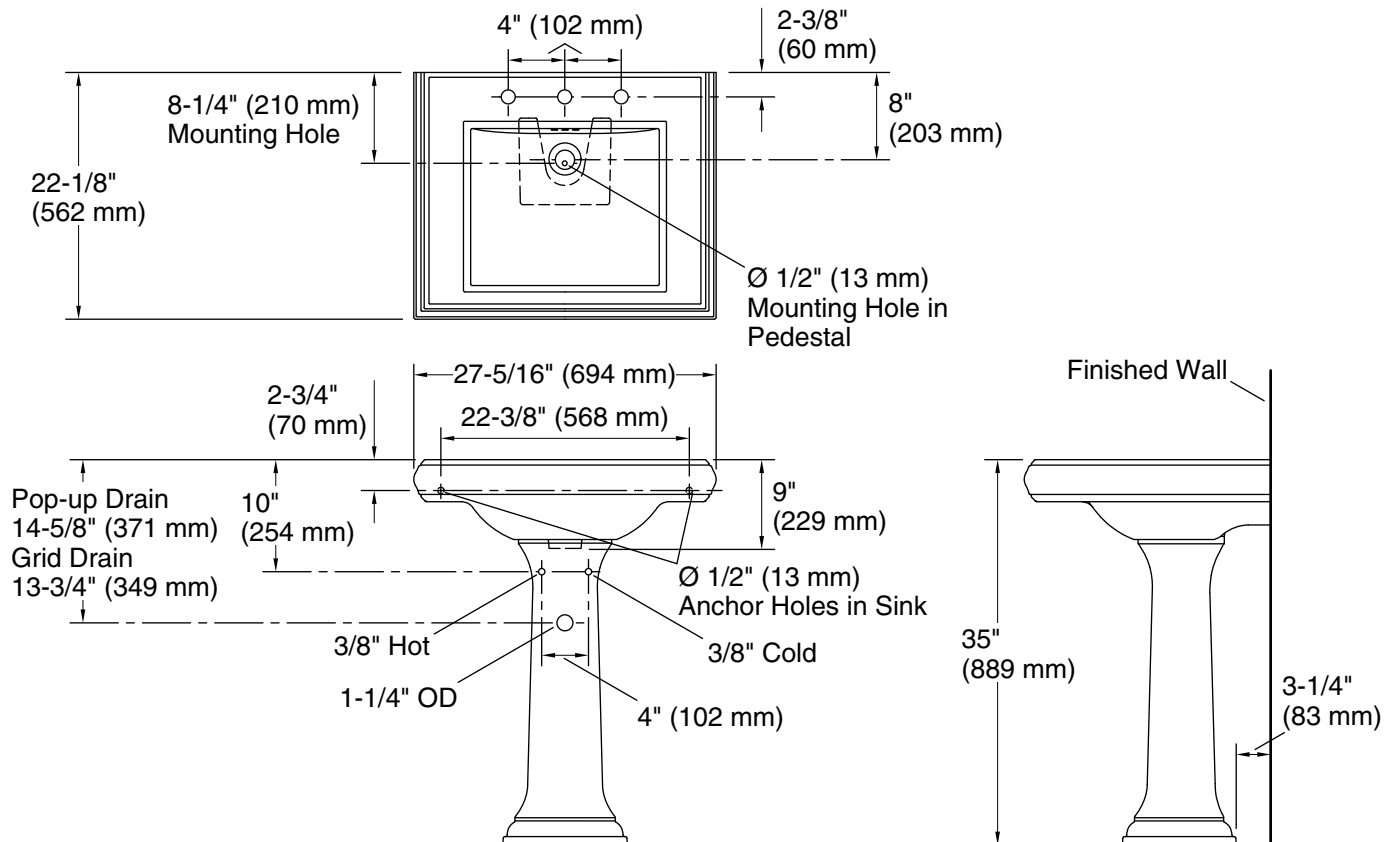

Features

- 8" (203 mm) widespread faucet holes.
- Refined rectangular basin.
- Overflow drain.
- Combination consists of the K-2259-8 basin and the K-2267 pedestal.
- Coordinates with other products in the Memoirs collection.

Material

- Fireclay.

Installation

- Pedestal.

Recommended Products/Accessories

- K-7605-P Angle Supply with Stop (pair)
- K-8998 P-Trap
- K-23726 Drain treatment
- K-23725 Cast iron cleaner

Optional Products/Accessories

- 1041816 Hardware kit, Hollow Wall

Included Components

Product consists of:

- K-2259-4 Pedestal/Console Table Bathroom Sink
- K-2267 Bathroom Sink Pedestal

Additional Components:

- Accessory pack
- rubber pads

Technical Information

All product dimensions are nominal.

Bowl configuration:	Single
Installation:	Pedestal
Bowl area (Only):	Length: 18" (457 mm) Width: 15" (381 mm) Water depth: 5-1/4" (133 mm)
Number of deck holes:	3
Faucet hole spacing:	8" (203 mm)
Faucet hole(s):	1-1/4" (32 mm)
Drain hole:	1-3/4" (44 mm)